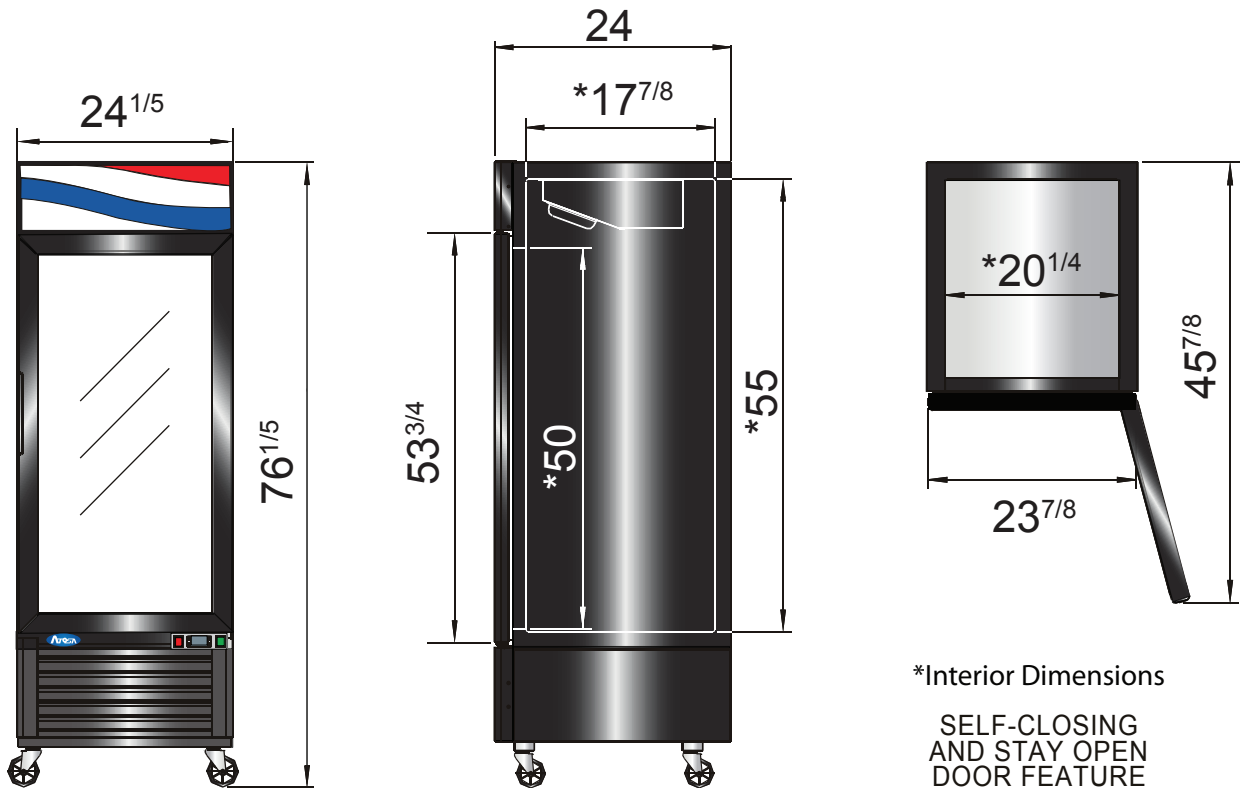

"WE MAKE THE KITCHEN BETTER!"

Toll Free: 855-855-0399 Email: info@atosausa.com
www.atosa.com | www.atosausa.com
California, Colorado, Florida, Georgia, Illinois,
Massachusetts, New Jersey, Ohio, Texas, Washington

SPECIFICATIONS

Models	Door	Capacity (Cu.Ft.)	Shelves	Casters (inch)	Amps (A)	Voltage (V/Hz/Ph)	HP	Refrigerant	Exterior Dimensions (inch)	Net Weight (lbs)	Gross Weight (lbs)
MCF8725GR	1	11.1	4	2	2.1	115/60/1	1/7	R290	24^{1/5}×24×76^{1/5}	227	251

PLAN VIEW